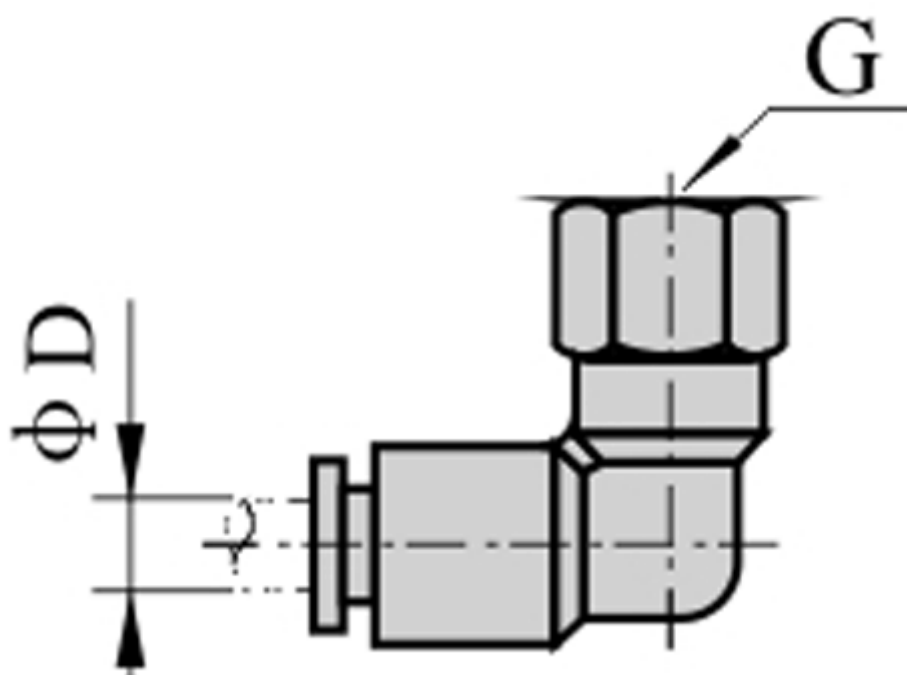

Data Sheet

Article number: 58EPLF602

Description: Fitting EPLF602 female elbow connector
thread 1/4", tube diameter 6

Measures

D = 6
Thread = 1/4"